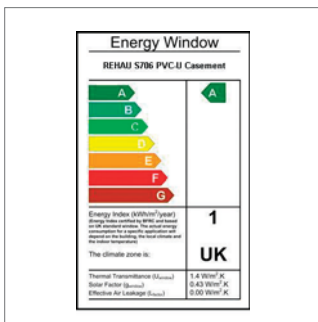

Choosing between REHAU S706 and REHAU Edge is purely down to which system will best complement your own property.

REHAU S706 AND REHAU EDGE

INTELLIGENTLY STYLISH

Chart shows Window Energy Rating for REHAU S706 and REHAU Edge windows.